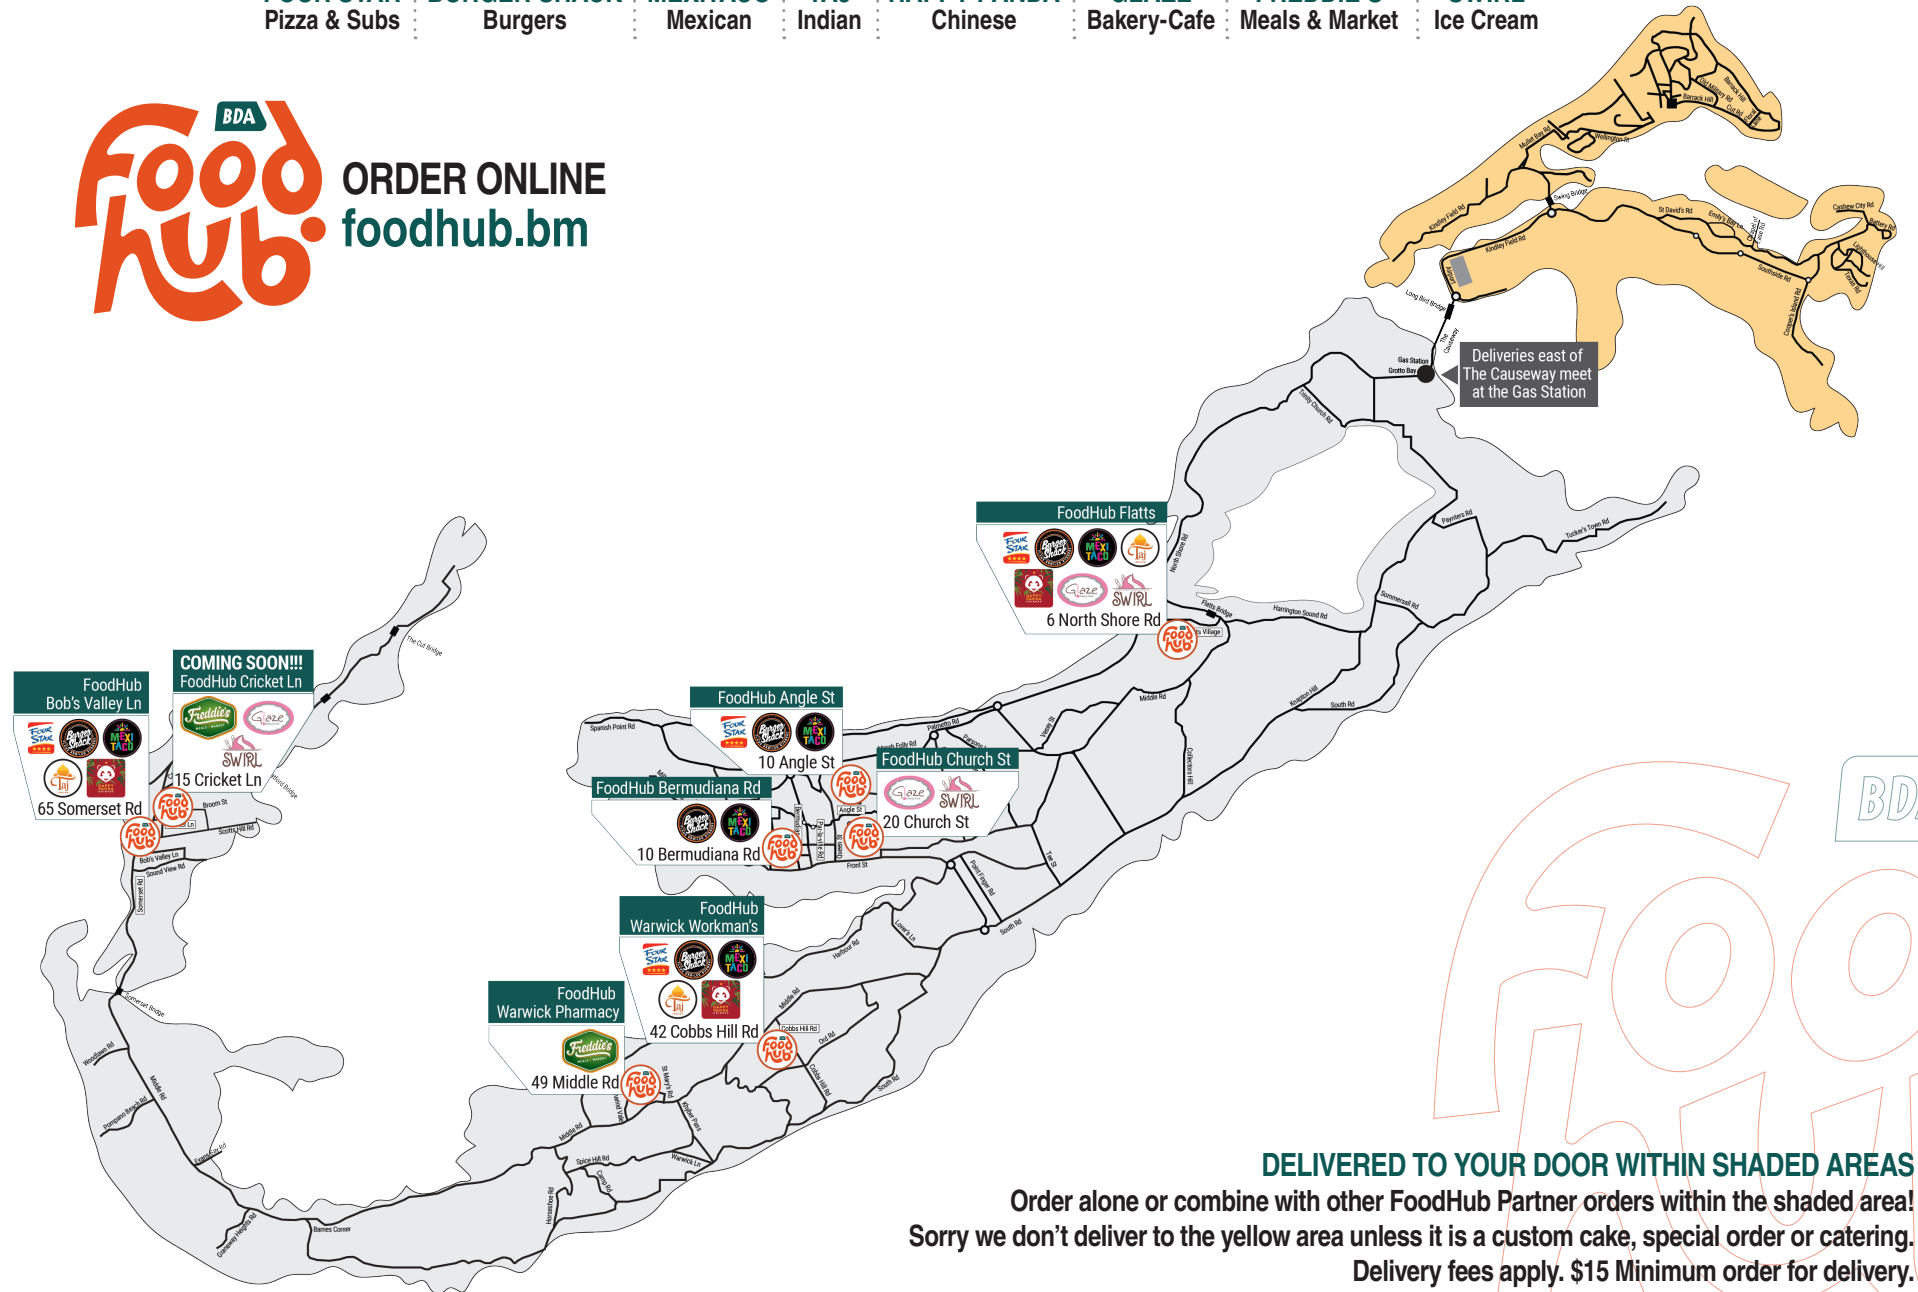

LOCATIONS & DELIVERY AREAS

FOODHUB PARTNERS

FOUR STAR
Pizza & Subs

BURGER SHACK
Burgers

MEXITACO
Mexican

TAJ
Indian

HAPPY PANDA
Chinese

GLAZE
Bakery-Cafe

FREDDIE'S
Meals & Market

SWIRL
Ice Cream

ORDER ONLINE
foodhub.bm

DELIVERED TO YOUR DOOR WITHIN SHADED AREAS

Order alone or combine with other FoodHub Partner orders within the shaded area!
Sorry we don't deliver to the yellow area unless it is a custom cake, special order or catering.
Delivery fees apply. \$15 Minimum order for delivery.