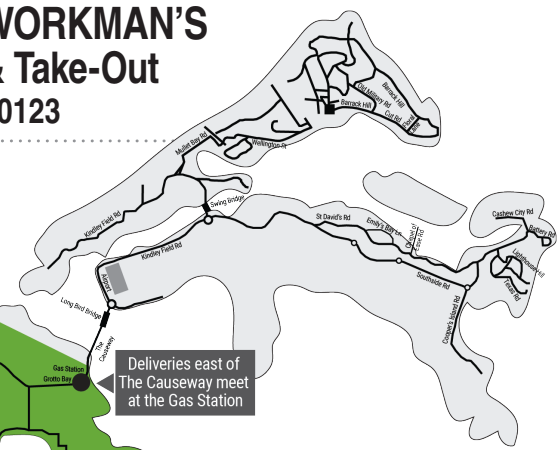

# LOCATIONS & DELIVERY AREAS

**NEW** HAPPY PANDA IS NOW PART OF FOODHUB!

**FLATTS**  
Delivery & Take-Out  
292-9111

**BOB'S VALLEY LN**  
Delivery & Take-Out  
234-2626

**WARWICK WORKMAN'S**  
Delivery & Take-Out  
232-0123