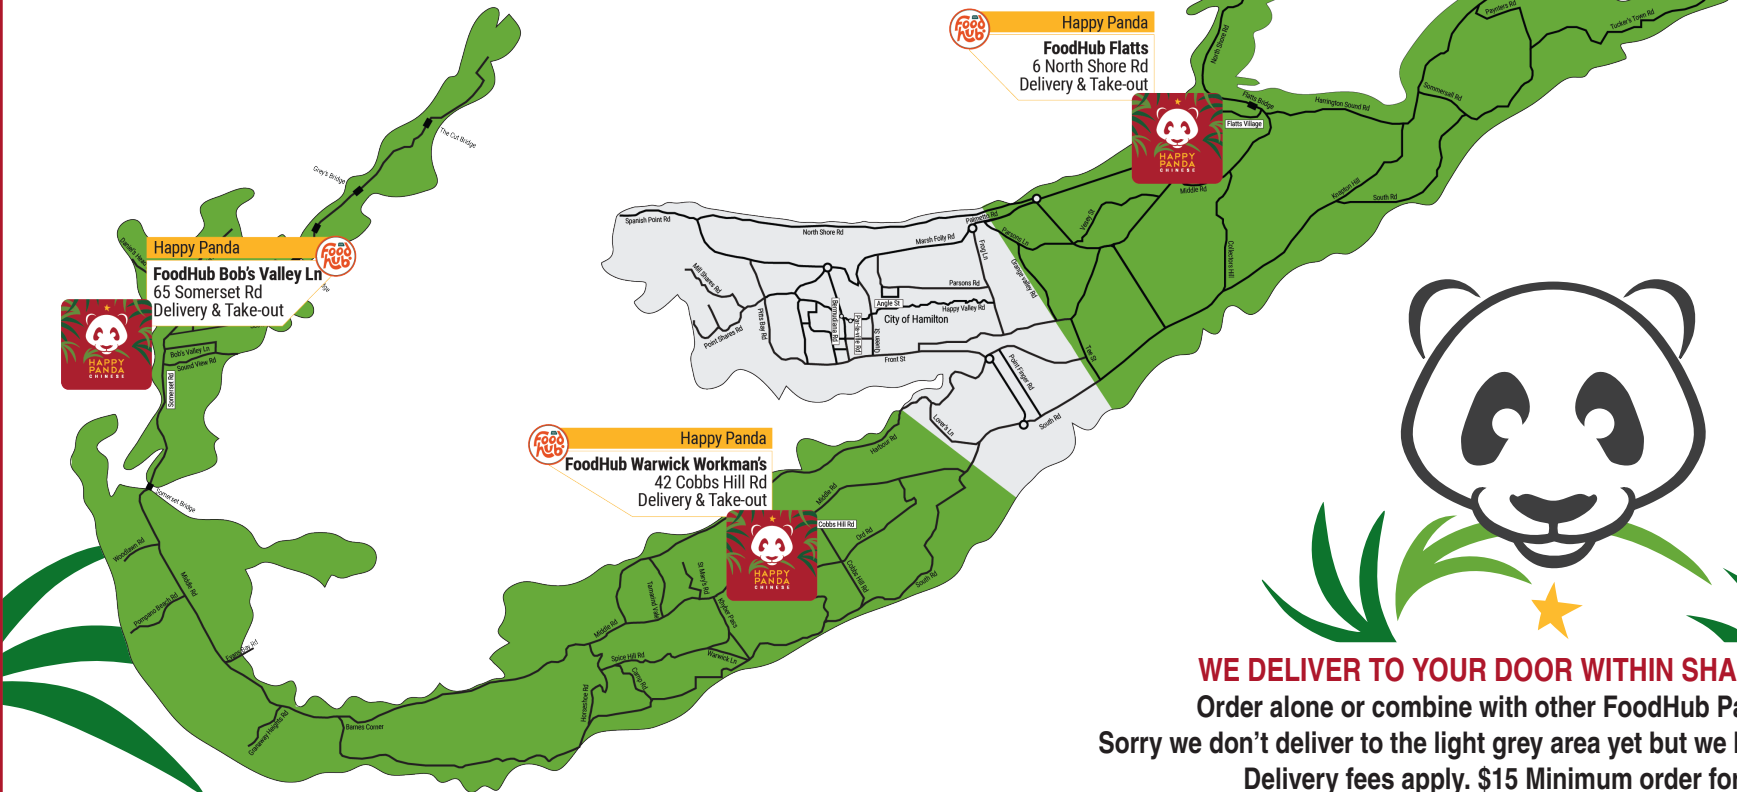

# LOCATIONS & DELIVERY AREAS

**NEW** HAPPY PANDA IS NOW PART OF FOODHUB!

**FLATTS**  
Delivery & Take-Out  
292-9111

**BOB'S VALLEY LN**  
Delivery & Take-Out  
234-2626

**WARWICK WORKMAN'S**  
Delivery & Take-Out  
232-0123

**ORDER ONLINE**  
[happypanda.bm](http://happypanda.bm)

**WE DELIVER TO YOUR DOOR WITHIN SHADED AREAS**  
Order alone or combine with other FoodHub Partner orders!  
Sorry we don't deliver to the light grey area yet but we hope to see you soon.  
Delivery fees apply. \$15 Minimum order for delivery.